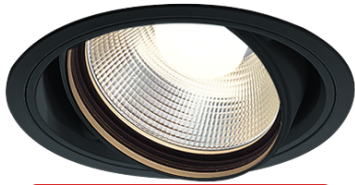

Item no. DD103-2930B9040

Series Name: Versa R-G (DD103)

DISCONTINUED

Installation	Recessed mount
Type	
Fixture wattage	30.3W
Beam angle	29 deg
Color Temp.	4000K
CRI	Ra>90
Luminous	2397 lm
Body	Die-cast aluminum alloy
Body finish	N/A
Trim finish	Black
Reflector finish	N/A
IP Rate	IP20
Light source	COB module
Input Voltage	AC220~240V
Dimming Type	Non-Dimmable
Certificate	CE, CCC
Cut Hole	125mm