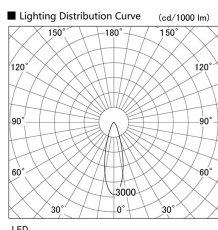

Item no. DD103-2930W8527

Series Name: Versa R-G (DD103)

DISCONTINUED

Installation	Recessed mount
Type	
Fixture wattage	30.3W
Beam angle	29 deg
Color Temp.	2700K
CRI	Ra>85
Luminous	2457 lm
Body	Die-cast aluminum alloy
Body finish	N/A
Trim finish	White
Reflector finish	N/A
IP Rate	IP20
Light source	COB module
Input Voltage	AC220~240V
Dimming Type	Non-Dimmable
Certificate	CE, CCC
Cut Hole	125mm