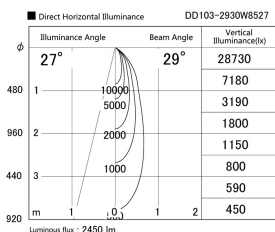

Item no. DD103-2930W8527

Series Name: Versa R-G (DD103)

DISCONTINUED

Installation	Recessed mount
Type	
Fixture wattage	30.3W
Beam angle	29 deg
Color Temp.	2700K
CRI	Ra>85
Luminous	2457 lm
Body	Die-cast aluminum alloy
Body finish	N/A
Trim finish	White
Reflector finish	N/A
IP Rate	IP20
Light source	COB module
Input Voltage	AC220~240V
Dimming Type	Non-Dimmable
Certificate	CE, CCC
Cut Hole	125mm