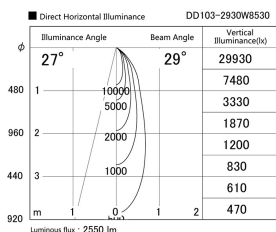

Item no. DD103-2930W8530

Series Name: Versa R-G (DD103)

DISCONTINUED

Installation	Recessed mount
Type	
Fixture wattage	30.3W
Beam angle	29 deg
Color Temp.	3000K
CRI	Ra>85
Luminous	2559 lm
Body	Die-cast aluminum alloy
Body finish	N/A
Trim finish	White
Reflector finish	N/A
IP Rate	IP20
Light source	COB module
Input Voltage	AC220~240V
Dimming Type	Non-Dimmable
Certificate	CE, CCC
Cut Hole	125mm