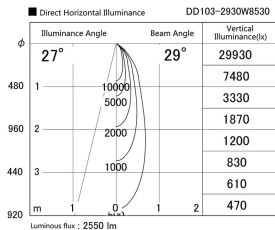

Item no. DD103-2930W8530

Series Name: Versa R-G (DD103)

Installation	Recessed mount
Type	Versa R-G (DD103)
Fixture wattage	30.3W
Beam angle	29 deg
Color Temp.	3000K
CRI	Ra>85
Luminous	2559 lm
Body	Die-cast aluminum alloy
Body finish	N/A
Trim finish	White
Reflector finish	N/A
IP Rate	IP20
Light source	COB module
Input Voltage	AC220~240V
Dimming Type	Non-Dimmable
Certificate	CE, CCC
Cut Hole	125mm