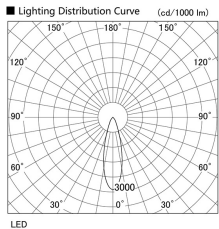

Item no. DD103-2930W8530

Series Name: Versa R-G (DD103)

Installation	Recessed mount
Type	Versa R-G (DD103)
Fixture wattage	30.3W
Beam angle	29 deg
Color Temp.	3000K
CRI	Ra>85
Luminous	2559 lm
Body	Die-cast aluminum alloy
Body finish	N/A
Trim finish	White
Reflector finish	N/A
IP Rate	IP20
Light source	COB module
Input Voltage	AC220~240V
Dimming Type	Non-Dimmable
Certificate	CE, CCC
Cut Hole	125mm