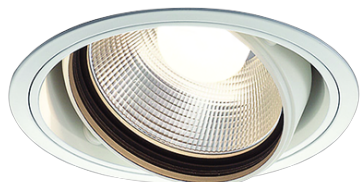

Item no. DD103-2930W8530

Series Name: Versa R-G (DD103)

DISCONTINUED

Installation	Recessed mount
Type	
Fixture wattage	30.3W
Beam angle	29 deg
Color Temp.	3000K
CRI	Ra>85
Luminous	2559 lm
Body	Die-cast aluminum alloy
Body finish	N/A
Trim finish	White
Reflector finish	N/A
IP Rate	IP20
Light source	COB module
Input Voltage	AC220~240V
Dimming Type	Non-Dimmable
Certificate	CE, CCC
Cut Hole	125mm