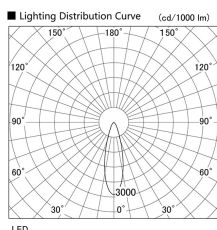

Item no. DD103-2930W8530

Series Name: Versa R-G (DD103)

DISCONTINUED

Installation	Recessed mount
Type	
Fixture wattage	30.3W
Beam angle	29 deg
Color Temp.	3000K
CRI	Ra>85
Luminous	2559 lm
Body	Die-cast aluminum alloy
Body finish	N/A
Trim finish	White
Reflector finish	N/A
IP Rate	IP20
Light source	COB module
Input Voltage	AC220~240V
Dimming Type	Non-Dimmable
Certificate	CE, CCC
Cut Hole	125mm