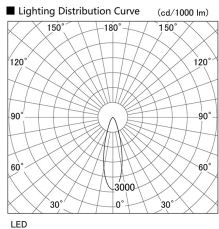

Item no. DD103-2930W8535

Series Name: Versa R-G (DD103)

Installation	Recessed mount
Type	Versa R-G (DD103)
Fixture wattage	30.3W
Beam angle	29 deg
Color Temp.	3500K
CRI	Ra>85
Luminous	2610 lm
Body	Die-cast aluminum alloy
Body finish	N/A
Trim finish	White
Reflector finish	N/A
IP Rate	IP20
Light source	COB module
Input Voltage	AC220~240V
Dimming Type	Non-Dimmable
Certificate	CE, CCC
Cut Hole	125mm