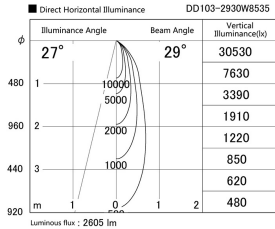

Item no. DD103-2930W8535

Series Name: Versa R-G (DD103)

Installation	Recessed mount
Type	Versa R-G (DD103)
Fixture wattage	30.3W
Beam angle	29 deg
Color Temp.	3500K
CRI	Ra>85
Luminous	2610 lm
Body	Die-cast aluminum alloy
Body finish	N/A
Trim finish	White
Reflector finish	N/A
IP Rate	IP20
Light source	COB module
Input Voltage	AC220~240V
Dimming Type	Non-Dimmable
Certificate	CE, CCC
Cut Hole	125mm