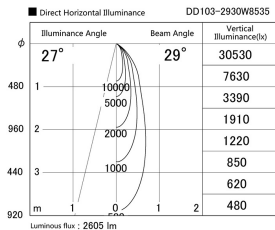

Item no. DD103-2930W8535

Series Name: Versa R-G (DD103)

**DISCONTINUED**

Installation	Recessed mount
Type	
Fixture wattage	30.3W
Beam angle	29 deg
Color Temp.	3500K
CRI	Ra>85
Luminous	2610 lm
Body	Die-cast aluminum alloy
Body finish	N/A
Trim finish	White
Reflector finish	N/A
IP Rate	IP20
Light source	COB module
Input Voltage	AC220~240V
Dimming Type	Non-Dimmable
Certificate	CE, CCC
Cut Hole	125mm