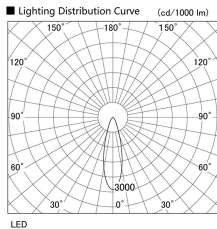

Item no. DD103-2930W8535

Series Name: Versa R-G (DD103)

**DISCONTINUED**

Installation	Recessed mount
Type	
Fixture wattage	30.3W
Beam angle	29 deg
Color Temp.	3500K
CRI	Ra>85
Luminous	2610 lm
Body	Die-cast aluminum alloy
Body finish	N/A
Trim finish	White
Reflector finish	N/A
IP Rate	IP20
Light source	COB module
Input Voltage	AC220~240V
Dimming Type	Non-Dimmable
Certificate	CE, CCC
Cut Hole	125mm