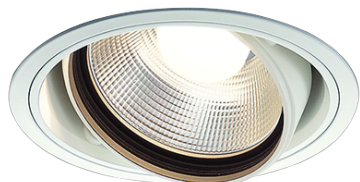

Item no. DD103-2930W8540

Series Name: Versa R-G (DD103)

DISCONTINUED

Installation	Recessed mount
Type	Versa R-G (DD103)
Fixture wattage	30.3W
Beam angle	29 deg
Color Temp.	4000K
CRI	Ra>85
Luminous	2636 lm
Body	Die-cast aluminum alloy
Body finish	N/A
Trim finish	White
Reflector finish	N/A
IP Rate	IP20
Light source	COB module
Input Voltage	AC220~240V
Dimming Type	Non-Dimmable
Certificate	CE, CCC
Cut Hole	125mm