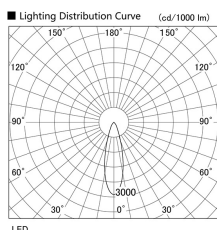

Item no. DD103-2930W8540

Series Name: Versa R-G (DD103)

DISCONTINUED

Installation	Recessed mount
Type	Versa R-G (DD103)
Fixture wattage	30.3W
Beam angle	29 deg
Color Temp.	4000K
CRI	Ra>85
Luminous	2636 lm
Body	Die-cast aluminum alloy
Body finish	N/A
Trim finish	White
Reflector finish	N/A
IP Rate	IP20
Light source	COB module
Input Voltage	AC220~240V
Dimming Type	Non-Dimmable
Certificate	CE, CCC
Cut Hole	125mm