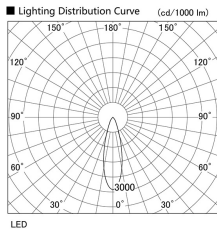

Item no. DD103-2930W8540

Series Name: Versa R-G (DD103)

DISCONTINUED

Installation	Recessed mount
Type	
Fixture wattage	30.3W
Beam angle	29 deg
Color Temp.	4000K
CRI	Ra>85
Luminous	2636 lm
Body	Die-cast aluminum alloy
Body finish	N/A
Trim finish	White
Reflector finish	N/A
IP Rate	IP20
Light source	COB module
Input Voltage	AC220~240V
Dimming Type	Non-Dimmable
Certificate	CE, CCC
Cut Hole	125mm