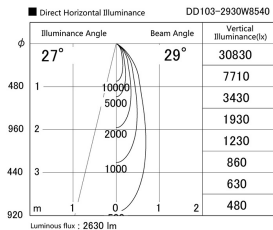

Item no. DD103-2930W8540

Series Name: Versa R-G (DD103)

DISCONTINUED

Installation	Recessed mount
Type	
Fixture wattage	30.3W
Beam angle	29 deg
Color Temp.	4000K
CRI	Ra>85
Luminous	2636 lm
Body	Die-cast aluminum alloy
Body finish	N/A
Trim finish	White
Reflector finish	N/A
IP Rate	IP20
Light source	COB module
Input Voltage	AC220~240V
Dimming Type	Non-Dimmable
Certificate	CE, CCC
Cut Hole	125mm