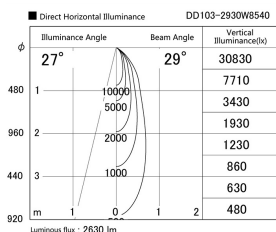

Item no. DD103-2930W8540

Series Name: Versa R-G (DD103)

DISCONTINUED

Installation	Recessed mount
Type	Versa R-G (DD103)
Fixture wattage	30.3W
Beam angle	29 deg
Color Temp.	4000K
CRI	Ra>85
Luminous	2636 lm
Body	Die-cast aluminum alloy
Body finish	N/A
Trim finish	White
Reflector finish	N/A
IP Rate	IP20
Light source	COB module
Input Voltage	AC220~240V
Dimming Type	Non-Dimmable
Certificate	CE, CCC
Cut Hole	125mm