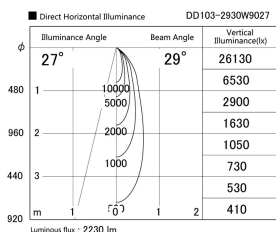

Item no. DD103-2930W9027

Series Name: Versa R-G (DD103)

DISCONTINUED

Installation	Recessed mount
Type	
Fixture wattage	30.3W
Beam angle	29 deg
Color Temp.	2700K
CRI	Ra>90
Luminous	2234 lm
Body	Die-cast aluminum alloy
Body finish	N/A
Trim finish	White
Reflector finish	N/A
IP Rate	IP20
Light source	COB module
Input Voltage	AC220~240V
Dimming Type	Non-Dimmable
Certificate	CE, CCC
Cut Hole	125mm