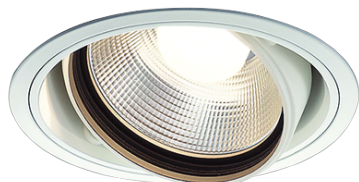

Item no. DD103-2930W9027

Series Name: Versa R-G (DD103)

DISCONTINUED

Installation	Recessed mount
Type	
Fixture wattage	30.3W
Beam angle	29 deg
Color Temp.	2700K
CRI	Ra>90
Luminous	2234 lm
Body	Die-cast aluminum alloy
Body finish	N/A
Trim finish	White
Reflector finish	N/A
IP Rate	IP20
Light source	COB module
Input Voltage	AC220~240V
Dimming Type	Non-Dimmable
Certificate	CE, CCC
Cut Hole	125mm