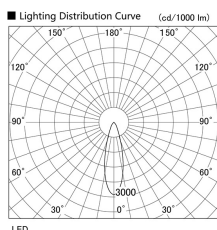

Item no. DD103-2930W9027

Series Name: Versa R-G (DD103)

DISCONTINUED

Installation	Recessed mount
Type	
Fixture wattage	30.3W
Beam angle	29 deg
Color Temp.	2700K
CRI	Ra>90
Luminous	2234 lm
Body	Die-cast aluminum alloy
Body finish	N/A
Trim finish	White
Reflector finish	N/A
IP Rate	IP20
Light source	COB module
Input Voltage	AC220~240V
Dimming Type	Non-Dimmable
Certificate	CE, CCC
Cut Hole	125mm