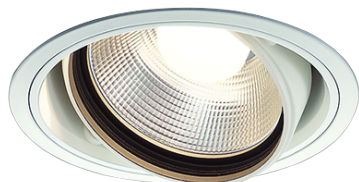

Item no. DD103-2930W9030

Series Name: Versa R-G (DD103)

DISCONTINUED

Installation	Recessed mount
Type	
Fixture wattage	30.3W
Beam angle	29 deg
Color Temp.	3000K
CRI	Ra>90
Luminous	2327 lm
Body	Die-cast aluminum alloy
Body finish	N/A
Trim finish	White
Reflector finish	N/A
IP Rate	IP20
Light source	COB module
Input Voltage	AC220~240V
Dimming Type	Non-Dimmable
Certificate	CE, CCC
Cut Hole	125mm