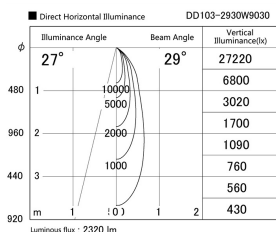

Item no. DD103-2930W9030

Series Name: Versa R-G (DD103)

DISCONTINUED

Installation	Recessed mount
Type	
Fixture wattage	30.3W
Beam angle	29 deg
Color Temp.	3000K
CRI	Ra>90
Luminous	2327 lm
Body	Die-cast aluminum alloy
Body finish	N/A
Trim finish	White
Reflector finish	N/A
IP Rate	IP20
Light source	COB module
Input Voltage	AC220~240V
Dimming Type	Non-Dimmable
Certificate	CE, CCC
Cut Hole	125mm