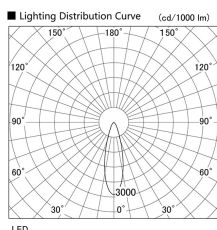

Item no. DD103-2930W9030

Series Name: Versa R-G (DD103)

DISCONTINUED

Installation	Recessed mount
Type	
Fixture wattage	30.3W
Beam angle	29 deg
Color Temp.	3000K
CRI	Ra>90
Luminous	2327 lm
Body	Die-cast aluminum alloy
Body finish	N/A
Trim finish	White
Reflector finish	N/A
IP Rate	IP20
Light source	COB module
Input Voltage	AC220~240V
Dimming Type	Non-Dimmable
Certificate	CE, CCC
Cut Hole	125mm