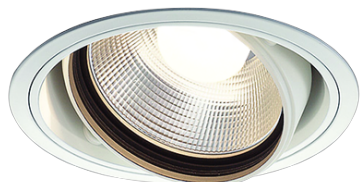

Item no. DD103-2930W9035

Series Name: Versa R-G (DD103)

DISCONTINUED

Installation	Recessed mount
Type	Versa R-G (DD103)
Fixture wattage	30.3W
Beam angle	29 deg
Color Temp.	3500K
CRI	Ra>90
Luminous	2373 lm
Body	Die-cast aluminum alloy
Body finish	N/A
Trim finish	White
Reflector finish	N/A
IP Rate	IP20
Light source	COB module
Input Voltage	AC220~240V
Dimming Type	Non-Dimmable
Certificate	CE, CCC
Cut Hole	125mm