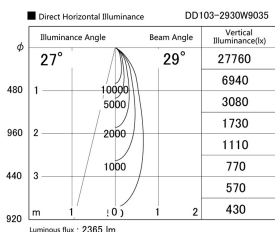

Item no. DD103-2930W9035

Series Name: Versa R-G (DD103)

DISCONTINUED

Installation	Recessed mount
Type	Versa R-G (DD103)
Fixture wattage	30.3W
Beam angle	29 deg
Color Temp.	3500K
CRI	Ra>90
Luminous	2373 lm
Body	Die-cast aluminum alloy
Body finish	N/A
Trim finish	White
Reflector finish	N/A
IP Rate	IP20
Light source	COB module
Input Voltage	AC220~240V
Dimming Type	Non-Dimmable
Certificate	CE, CCC
Cut Hole	125mm