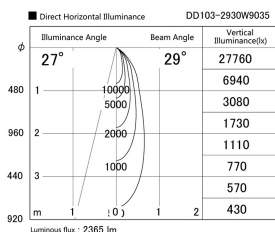

Item no. DD103-2930W9035

Series Name: Versa R-G (DD103)

DISCONTINUED

Installation	Recessed mount
Type	
Fixture wattage	30.3W
Beam angle	29 deg
Color Temp.	3500K
CRI	Ra>90
Luminous	2373 lm
Body	Die-cast aluminum alloy
Body finish	N/A
Trim finish	White
Reflector finish	N/A
IP Rate	IP20
Light source	COB module
Input Voltage	AC220~240V
Dimming Type	Non-Dimmable
Certificate	CE, CCC
Cut Hole	125mm