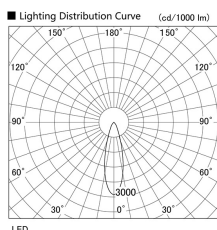

Item no. DD103-2930W9035

Series Name: Versa R-G (DD103)

DISCONTINUED

Installation	Recessed mount
Type	
Fixture wattage	30.3W
Beam angle	29 deg
Color Temp.	3500K
CRI	Ra>90
Luminous	2373 lm
Body	Die-cast aluminum alloy
Body finish	N/A
Trim finish	White
Reflector finish	N/A
IP Rate	IP20
Light source	COB module
Input Voltage	AC220~240V
Dimming Type	Non-Dimmable
Certificate	CE, CCC
Cut Hole	125mm