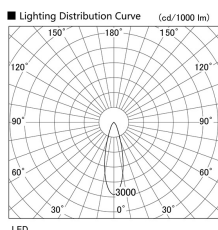

Item no. DD103-2930W9035

Series Name: Versa R-G (DD103)

DISCONTINUED

Installation	Recessed mount
Type	Versa R-G (DD103)
Fixture wattage	30.3W
Beam angle	29 deg
Color Temp.	3500K
CRI	Ra>90
Luminous	2373 lm
Body	Die-cast aluminum alloy
Body finish	N/A
Trim finish	White
Reflector finish	N/A
IP Rate	IP20
Light source	COB module
Input Voltage	AC220~240V
Dimming Type	Non-Dimmable
Certificate	CE, CCC
Cut Hole	125mm