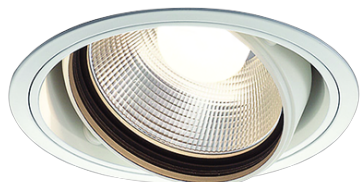

Item no. DD103-2930W9035

Series Name: Versa R-G (DD103)

DISCONTINUED

Installation	Recessed mount
Type	
Fixture wattage	30.3W
Beam angle	29 deg
Color Temp.	3500K
CRI	Ra>90
Luminous	2373 lm
Body	Die-cast aluminum alloy
Body finish	N/A
Trim finish	White
Reflector finish	N/A
IP Rate	IP20
Light source	COB module
Input Voltage	AC220~240V
Dimming Type	Non-Dimmable
Certificate	CE, CCC
Cut Hole	125mm