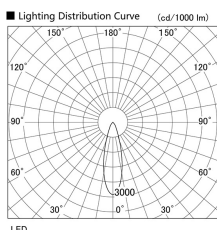

Item no. DD103-2930W9040

Series Name: Versa R-G (DD103)

DISCONTINUED

Installation	Recessed mount
Type	Versa R-G (DD103)
Fixture wattage	30.3W
Beam angle	29 deg
Color Temp.	4000K
CRI	Ra>90
Luminous	2397 lm
Body	Die-cast aluminum alloy
Body finish	N/A
Trim finish	White
Reflector finish	N/A
IP Rate	IP20
Light source	COB module
Input Voltage	AC220~240V
Dimming Type	Non-Dimmable
Certificate	CE, CCC
Cut Hole	125mm