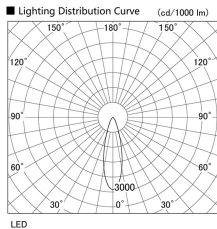

Item no. DD103-2930W9040

Series Name: Versa R-G (DD103)

| | |
|------------------|-------------------------|
| Installation | Recessed mount |
| Type | |
| Fixture wattage | 30.3W |
| Beam angle | 29 deg |
| Color Temp. | 4000K |
| CRI | Ra>90 |
| Luminous | 2397 lm |
| Body | Die-cast aluminum alloy |
| Body finish | N/A |
| Trim finish | White |
| Reflector finish | N/A |
| IP Rate | IP20 |
| Light source | COB module |
| Input Voltage | AC220~240V |
| Dimming Type | Non-Dimmable |
| Certificate | CE, CCC |
| Cut Hole | 125mm |