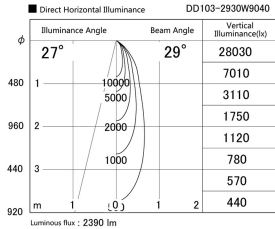

Item no. DD103-2930W9040

Series Name: Versa R-G (DD103)

| | |
|------------------|-------------------------|
| Installation | Recessed mount |
| Type | |
| Fixture wattage | 30.3W |
| Beam angle | 29 deg |
| Color Temp. | 4000K |
| CRI | Ra>90 |
| Luminous | 2397 lm |
| Body | Die-cast aluminum alloy |
| Body finish | N/A |
| Trim finish | White |
| Reflector finish | N/A |
| IP Rate | IP20 |
| Light source | COB module |
| Input Voltage | AC220~240V |
| Dimming Type | Non-Dimmable |
| Certificate | CE, CCC |
| Cut Hole | 125mm |