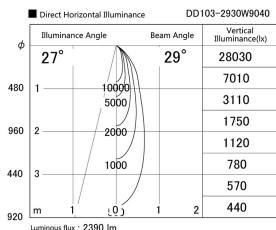

Item no. DD103-2930W9040

Series Name: Versa R-G (DD103)

DISCONTINUED

Installation	Recessed mount
Type	Versa R-G (DD103)
Fixture wattage	30.3W
Beam angle	29 deg
Color Temp.	4000K
CRI	Ra>90
Luminous	2397 lm
Body	Die-cast aluminum alloy
Body finish	N/A
Trim finish	White
Reflector finish	N/A
IP Rate	IP20
Light source	COB module
Input Voltage	AC220~240V
Dimming Type	Non-Dimmable
Certificate	CE, CCC
Cut Hole	125mm