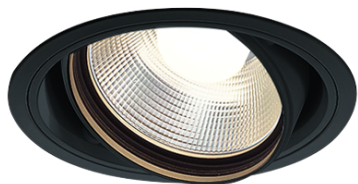

Item no. DD103-2940B8527

Series Name: Versa R-G (DD103)

DISCONTINUED

Installation	Recessed mount
Type	Versa R-G (DD103)
Fixture wattage	30.3W
Beam angle	38 deg
Color Temp.	2700K
CRI	Ra>85
Luminous	2448 lm
Body	Die-cast aluminum alloy
Body finish	N/A
Trim finish	Black
Reflector finish	N/A
IP Rate	IP20
Light source	COB module
Input Voltage	AC220~240V
Dimming Type	Non-Dimmable
Certificate	CE, CCC
Cut Hole	125mm