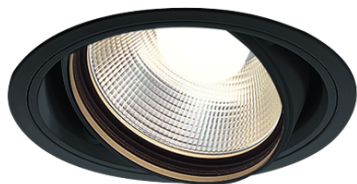

Item no. DD103-2940B8530

Series Name: Versa R-G (DD103)

DISCONTINUED

Installation	Recessed mount
Type	
Fixture wattage	30.3W
Beam angle	38 deg
Color Temp.	3000K
CRI	Ra>85
Luminous	2550 lm
Body	Die-cast aluminum alloy
Body finish	N/A
Trim finish	Black
Reflector finish	N/A
IP Rate	IP20
Light source	COB module
Input Voltage	AC220~240V
Dimming Type	Non-Dimmable
Certificate	CE, CCC
Cut Hole	125mm