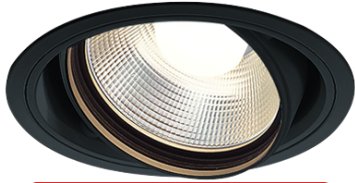

Item no. DD103-2940B8535

Series Name: Versa R-G (DD103)

**DISCONTINUED**

Installation	Recessed mount
Type	Versa R-G (DD103)
Fixture wattage	30.3W
Beam angle	38 deg
Color Temp.	3500K
CRI	Ra>85
Luminous	2601 lm
Body	Die-cast aluminum alloy
Body finish	N/A
Trim finish	Black
Reflector finish	N/A
IP Rate	IP20
Light source	COB module
Input Voltage	AC220~240V
Dimming Type	Non-Dimmable
Certificate	CE, CCC
Cut Hole	125mm