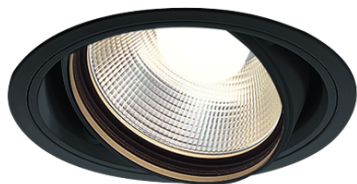

Item no. DD103-2940B8540

Series Name: Versa R-G (DD103)

**DISCONTINUED**

Installation	Recessed mount
Type	
Fixture wattage	30.3W
Beam angle	38 deg
Color Temp.	4000K
CRI	Ra>85
Luminous	2627 lm
Body	Die-cast aluminum alloy
Body finish	N/A
Trim finish	Black
Reflector finish	N/A
IP Rate	IP20
Light source	COB module
Input Voltage	AC220~240V
Dimming Type	Non-Dimmable
Certificate	CE, CCC
Cut Hole	125mm