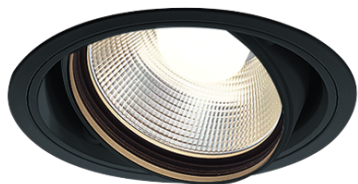

Item no. DD103-2940B9035

Series Name: Versa R-G (DD103)

DISCONTINUED

Installation	Recessed mount
Type	Versa R-G (DD103)
Fixture wattage	30.3W
Beam angle	38 deg
Color Temp.	3500K
CRI	Ra>90
Luminous	2365 lm
Body	Die-cast aluminum alloy
Body finish	N/A
Trim finish	Black
Reflector finish	N/A
IP Rate	IP20
Light source	COB module
Input Voltage	AC220~240V
Dimming Type	Non-Dimmable
Certificate	CE, CCC
Cut Hole	125mm