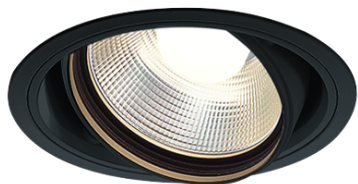

Item no. DD103-2940B9040

Series Name: Versa R-G (DD103)

DISCONTINUED

Installation	Recessed mount
Type	
Fixture wattage	30.3W
Beam angle	38 deg
Color Temp.	4000K
CRI	Ra>90
Luminous	2388 lm
Body	Die-cast aluminum alloy
Body finish	N/A
Trim finish	Black
Reflector finish	N/A
IP Rate	IP20
Light source	COB module
Input Voltage	AC220~240V
Dimming Type	Non-Dimmable
Certificate	CE, CCC
Cut Hole	125mm