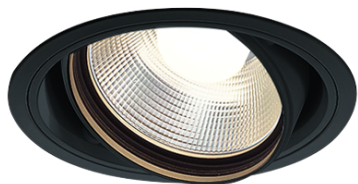

Item no. DD103-2940B9040

Series Name: Versa R-G (DD103)

DISCONTINUED

Installation	Recessed mount
Type	Versa R-G (DD103)
Fixture wattage	30.3W
Beam angle	38 deg
Color Temp.	4000K
CRI	Ra>90
Luminous	2388 lm
Body	Die-cast aluminum alloy
Body finish	N/A
Trim finish	Black
Reflector finish	N/A
IP Rate	IP20
Light source	COB module
Input Voltage	AC220~240V
Dimming Type	Non-Dimmable
Certificate	CE, CCC
Cut Hole	125mm