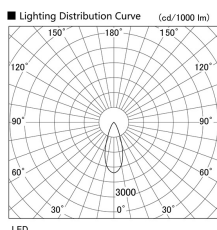

Item no. DD103-2940W8527

Series Name: Versa R-G (DD103)

DISCONTINUED

Installation	Recessed mount
Type	
Fixture wattage	30.3W
Beam angle	38 deg
Color Temp.	2700K
CRI	Ra>85
Luminous	2448 lm
Body	Die-cast aluminum alloy
Body finish	N/A
Trim finish	White
Reflector finish	N/A
IP Rate	IP20
Light source	COB module
Input Voltage	AC220~240V
Dimming Type	Non-Dimmable
Certificate	CE, CCC
Cut Hole	125mm