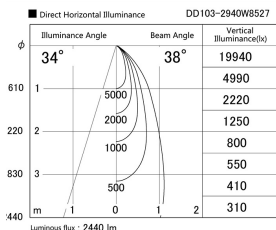

Item no. DD103-2940W8527

Series Name: Versa R-G (DD103)

DISCONTINUED

Installation	Recessed mount
Type	
Fixture wattage	30.3W
Beam angle	38 deg
Color Temp.	2700K
CRI	Ra>85
Luminous	2448 lm
Body	Die-cast aluminum alloy
Body finish	N/A
Trim finish	White
Reflector finish	N/A
IP Rate	IP20
Light source	COB module
Input Voltage	AC220~240V
Dimming Type	Non-Dimmable
Certificate	CE, CCC
Cut Hole	125mm