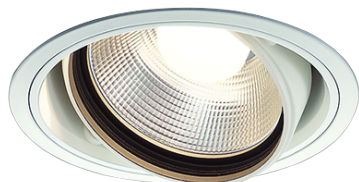

Item no. DD103-2940W8530

Series Name: Versa R-G (DD103)

**DISCONTINUED**

Installation	Recessed mount
Type	
Fixture wattage	30.3W
Beam angle	38 deg
Color Temp.	3000K
CRI	Ra>85
Luminous	2550 lm
Body	Die-cast aluminum alloy
Body finish	N/A
Trim finish	White
Reflector finish	N/A
IP Rate	IP20
Light source	COB module
Input Voltage	AC220~240V
Dimming Type	Non-Dimmable
Certificate	CE, CCC
Cut Hole	125mm