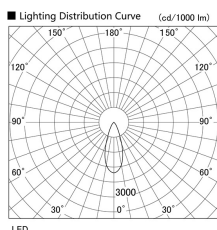

Item no. DD103-2940W8530

Series Name: Versa R-G (DD103)

**DISCONTINUED**

Installation	Recessed mount
Type	
Fixture wattage	30.3W
Beam angle	38 deg
Color Temp.	3000K
CRI	Ra>85
Luminous	2550 lm
Body	Die-cast aluminum alloy
Body finish	N/A
Trim finish	White
Reflector finish	N/A
IP Rate	IP20
Light source	COB module
Input Voltage	AC220~240V
Dimming Type	Non-Dimmable
Certificate	CE, CCC
Cut Hole	125mm