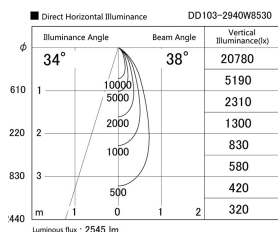

Item no. DD103-2940W8530

Series Name: Versa R-G (DD103)

**DISCONTINUED**

Installation	Recessed mount
Type	
Fixture wattage	30.3W
Beam angle	38 deg
Color Temp.	3000K
CRI	Ra>85
Luminous	2550 lm
Body	Die-cast aluminum alloy
Body finish	N/A
Trim finish	White
Reflector finish	N/A
IP Rate	IP20
Light source	COB module
Input Voltage	AC220~240V
Dimming Type	Non-Dimmable
Certificate	CE, CCC
Cut Hole	125mm