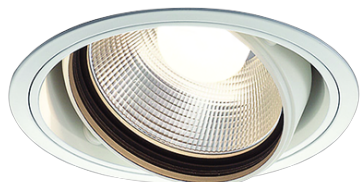

Item no. DD103-2940W8535

Series Name: Versa R-G (DD103)

DISCONTINUED

Installation	Recessed mount
Type	
Fixture wattage	30.3W
Beam angle	38 deg
Color Temp.	3500K
CRI	Ra>85
Luminous	2601 lm
Body	Die-cast aluminum alloy
Body finish	N/A
Trim finish	White
Reflector finish	N/A
IP Rate	IP20
Light source	COB module
Input Voltage	AC220~240V
Dimming Type	Non-Dimmable
Certificate	CE, CCC
Cut Hole	125mm