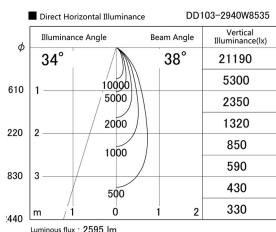

Item no. DD103-2940W8535

Series Name: Versa R-G (DD103)

DISCONTINUED

Installation	Recessed mount
Type	
Fixture wattage	30.3W
Beam angle	38 deg
Color Temp.	3500K
CRI	Ra>85
Luminous	2601 lm
Body	Die-cast aluminum alloy
Body finish	N/A
Trim finish	White
Reflector finish	N/A
IP Rate	IP20
Light source	COB module
Input Voltage	AC220~240V
Dimming Type	Non-Dimmable
Certificate	CE, CCC
Cut Hole	125mm