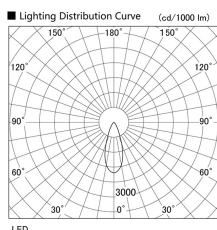

Item no. DD103-2940W8535

Series Name: Versa R-G (DD103)

DISCONTINUED

Installation	Recessed mount
Type	
Fixture wattage	30.3W
Beam angle	38 deg
Color Temp.	3500K
CRI	Ra>85
Luminous	2601 lm
Body	Die-cast aluminum alloy
Body finish	N/A
Trim finish	White
Reflector finish	N/A
IP Rate	IP20
Light source	COB module
Input Voltage	AC220~240V
Dimming Type	Non-Dimmable
Certificate	CE, CCC
Cut Hole	125mm