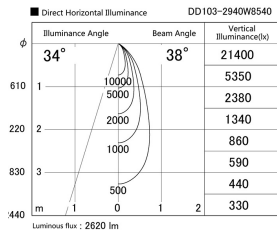

Item no. DD103-2940W8540

Series Name: Versa R-G (DD103)

**DISCONTINUED**

Installation	Recessed mount
Type	
Fixture wattage	30.3W
Beam angle	38 deg
Color Temp.	4000K
CRI	Ra>85
Luminous	2627 lm
Body	Die-cast aluminum alloy
Body finish	N/A
Trim finish	White
Reflector finish	N/A
IP Rate	IP20
Light source	COB module
Input Voltage	AC220~240V
Dimming Type	Non-Dimmable
Certificate	CE, CCC
Cut Hole	125mm