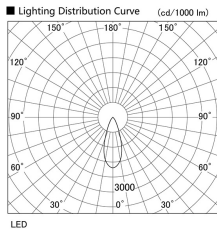

Item no. DD103-2940W8540

Series Name: Versa R-G (DD103)

**DISCONTINUED**

Installation	Recessed mount
Type	
Fixture wattage	30.3W
Beam angle	38 deg
Color Temp.	4000K
CRI	Ra>85
Luminous	2627 lm
Body	Die-cast aluminum alloy
Body finish	N/A
Trim finish	White
Reflector finish	N/A
IP Rate	IP20
Light source	COB module
Input Voltage	AC220~240V
Dimming Type	Non-Dimmable
Certificate	CE, CCC
Cut Hole	125mm