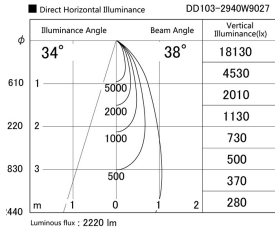

Item no. DD103-2940W9027

Series Name: Versa R-G (DD103)

DISCONTINUED

Installation	Recessed mount
Type	
Fixture wattage	30.3W
Beam angle	38 deg
Color Temp.	2700K
CRI	Ra>90
Luminous	2226 lm
Body	Die-cast aluminum alloy
Body finish	N/A
Trim finish	White
Reflector finish	N/A
IP Rate	IP20
Light source	COB module
Input Voltage	AC220~240V
Dimming Type	Non-Dimmable
Certificate	CE, CCC
Cut Hole	125mm