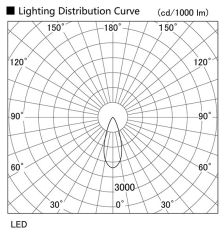

Item no. DD103-2940W9027

Series Name: Versa R-G (DD103)

DISCONTINUED

Installation	Recessed mount
Type	
Fixture wattage	30.3W
Beam angle	38 deg
Color Temp.	2700K
CRI	Ra>90
Luminous	2226 lm
Body	Die-cast aluminum alloy
Body finish	N/A
Trim finish	White
Reflector finish	N/A
IP Rate	IP20
Light source	COB module
Input Voltage	AC220~240V
Dimming Type	Non-Dimmable
Certificate	CE, CCC
Cut Hole	125mm