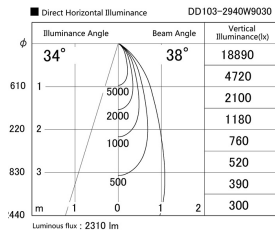

Item no. DD103-2940W9030

Series Name: Versa R-G (DD103)

DISCONTINUED

Installation	Recessed mount
Type	
Fixture wattage	30.3W
Beam angle	38 deg
Color Temp.	3000K
CRI	Ra>90
Luminous	2319 lm
Body	Die-cast aluminum alloy
Body finish	N/A
Trim finish	White
Reflector finish	N/A
IP Rate	IP20
Light source	COB module
Input Voltage	AC220~240V
Dimming Type	Non-Dimmable
Certificate	CE, CCC
Cut Hole	125mm