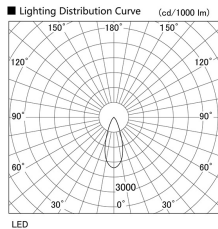

Item no. DD103-2940W9030

Series Name: Versa R-G (DD103)

DISCONTINUED

Installation	Recessed mount
Type	
Fixture wattage	30.3W
Beam angle	38 deg
Color Temp.	3000K
CRI	Ra>90
Luminous	2319 lm
Body	Die-cast aluminum alloy
Body finish	N/A
Trim finish	White
Reflector finish	N/A
IP Rate	IP20
Light source	COB module
Input Voltage	AC220~240V
Dimming Type	Non-Dimmable
Certificate	CE, CCC
Cut Hole	125mm