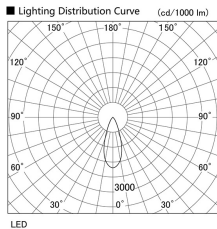

Item no. DD103-2940W9035

Series Name: Versa R-G (DD103)

DISCONTINUED

Installation	Recessed mount
Type	
Fixture wattage	30.3W
Beam angle	38 deg
Color Temp.	3500K
CRI	Ra>90
Luminous	2365 lm
Body	Die-cast aluminum alloy
Body finish	N/A
Trim finish	White
Reflector finish	N/A
IP Rate	IP20
Light source	COB module
Input Voltage	AC220~240V
Dimming Type	Non-Dimmable
Certificate	CE, CCC
Cut Hole	125mm