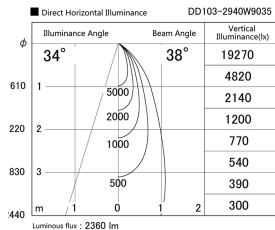

Item no. DD103-2940W9035

Series Name: Versa R-G (DD103)

DISCONTINUED

Installation	Recessed mount
Type	
Fixture wattage	30.3W
Beam angle	38 deg
Color Temp.	3500K
CRI	Ra>90
Luminous	2365 lm
Body	Die-cast aluminum alloy
Body finish	N/A
Trim finish	White
Reflector finish	N/A
IP Rate	IP20
Light source	COB module
Input Voltage	AC220~240V
Dimming Type	Non-Dimmable
Certificate	CE, CCC
Cut Hole	125mm