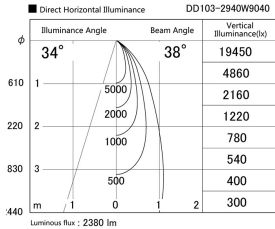

Item no. DD103-2940W9040

Series Name: Versa R-G (DD103)

DISCONTINUED

Installation	Recessed mount
Type	
Fixture wattage	30.3W
Beam angle	38 deg
Color Temp.	4000K
CRI	Ra>90
Luminous	2388 lm
Body	Die-cast aluminum alloy
Body finish	N/A
Trim finish	White
Reflector finish	N/A
IP Rate	IP20
Light source	COB module
Input Voltage	AC220~240V
Dimming Type	Non-Dimmable
Certificate	CE, CCC
Cut Hole	125mm