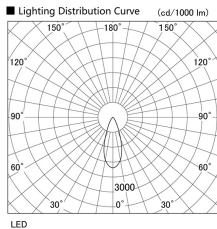

Item no. DD103-2940W9040

Series Name: Versa R-G (DD103)

DISCONTINUED

Installation	Recessed mount
Type	
Fixture wattage	30.3W
Beam angle	38 deg
Color Temp.	4000K
CRI	Ra>90
Luminous	2388 lm
Body	Die-cast aluminum alloy
Body finish	N/A
Trim finish	White
Reflector finish	N/A
IP Rate	IP20
Light source	COB module
Input Voltage	AC220~240V
Dimming Type	Non-Dimmable
Certificate	CE, CCC
Cut Hole	125mm