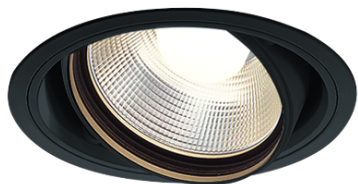

Item no. DD103-3015B8527

Series Name: Versa R-G (DD103)

DISCONTINUED

Installation	Recessed mount
Type	Versa R-G (DD103)
Fixture wattage	30.3W
Beam angle	14 deg
Color Temp.	2700K
CRI	Ra>85
Luminous	2769 lm
Body	Die-cast aluminum alloy
Body finish	N/A
Trim finish	Black
Reflector finish	N/A
IP Rate	IP20
Light source	COB module
Input Voltage	AC220~240V
Dimming Type	Non-Dimmable
Certificate	CE, CCC
Cut Hole	150mm