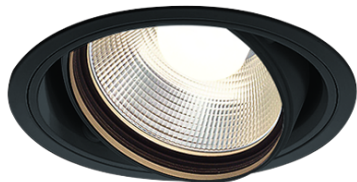

Item no. DD103-3015B8530

Series Name: Versa R-G (DD103)

DISCONTINUED

Installation	Recessed mount
Type	
Fixture wattage	30.3W
Beam angle	14 deg
Color Temp.	3000K
CRI	Ra>85
Luminous	2884 lm
Body	Die-cast aluminum alloy
Body finish	N/A
Trim finish	Black
Reflector finish	N/A
IP Rate	IP20
Light source	COB module
Input Voltage	AC220~240V
Dimming Type	Non-Dimmable
Certificate	CE, CCC
Cut Hole	150mm