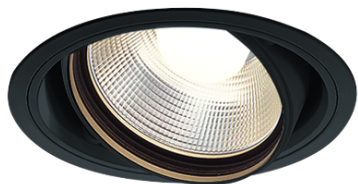

Item no. DD103-3015B8530

Series Name: Versa R-G (DD103)

DISCONTINUED

Installation	Recessed mount
Type	Versa R-G (DD103)
Fixture wattage	30.3W
Beam angle	14 deg
Color Temp.	3000K
CRI	Ra>85
Luminous	2884 lm
Body	Die-cast aluminum alloy
Body finish	N/A
Trim finish	Black
Reflector finish	N/A
IP Rate	IP20
Light source	COB module
Input Voltage	AC220~240V
Dimming Type	Non-Dimmable
Certificate	CE, CCC
Cut Hole	150mm