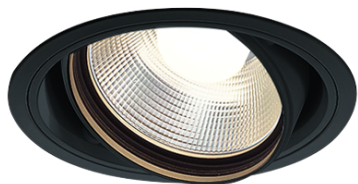

Item no. DD103-3015B8540

Series Name: Versa R-G (DD103)

**DISCONTINUED**

Installation	Recessed mount
Type	Versa R-G (DD103)
Fixture wattage	30.3W
Beam angle	14 deg
Color Temp.	4000K
CRI	Ra>85
Luminous	2971 lm
Body	Die-cast aluminum alloy
Body finish	N/A
Trim finish	Black
Reflector finish	N/A
IP Rate	IP20
Light source	COB module
Input Voltage	AC220~240V
Dimming Type	Non-Dimmable
Certificate	CE, CCC
Cut Hole	150mm