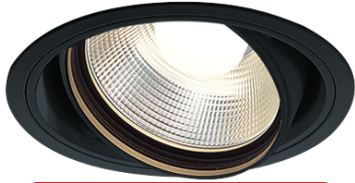

Item no. DD103-3015B8540

Series Name: Versa R-G (DD103)

**DISCONTINUED**

Installation	Recessed mount
Type	
Fixture wattage	30.3W
Beam angle	14 deg
Color Temp.	4000K
CRI	Ra>85
Luminous	2971 lm
Body	Die-cast aluminum alloy
Body finish	N/A
Trim finish	Black
Reflector finish	N/A
IP Rate	IP20
Light source	COB module
Input Voltage	AC220~240V
Dimming Type	Non-Dimmable
Certificate	CE, CCC
Cut Hole	150mm