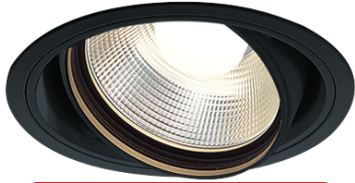

Item no. DD103-3015B9035

Series Name: Versa R-G (DD103)

DISCONTINUED

| | |
|------------------|-------------------------|
| Installation | Recessed mount |
| Type | Versa R-G (DD103) |
| Fixture wattage | 30.3W |
| Beam angle | 14 deg |
| Color Temp. | 3500K |
| CRI | Ra>90 |
| Luminous | 2675 lm |
| Body | Die-cast aluminum alloy |
| Body finish | N/A |
| Trim finish | Black |
| Reflector finish | N/A |
| IP Rate | IP20 |
| Light source | COB module |
| Input Voltage | AC220~240V |
| Dimming Type | Non-Dimmable |
| Certificate | CE, CCC |
| Cut Hole | 150mm |