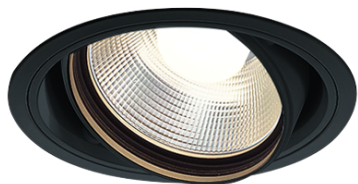

Item no. DD103-3015B9040

Series Name: Versa R-G (DD103)

**DISCONTINUED**

Installation	Recessed mount
Type	Versa R-G (DD103)
Fixture wattage	30.3W
Beam angle	14 deg
Color Temp.	4000K
CRI	Ra>90
Luminous	2701 lm
Body	Die-cast aluminum alloy
Body finish	N/A
Trim finish	Black
Reflector finish	N/A
IP Rate	IP20
Light source	COB module
Input Voltage	AC220~240V
Dimming Type	Non-Dimmable
Certificate	CE, CCC
Cut Hole	150mm