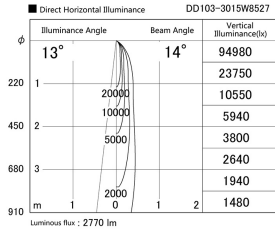

Item no. DD103-3015W8527

Series Name: Versa R-G (DD103)

**DISCONTINUED**

Installation	Recessed mount
Type	Versa R-G (DD103)
Fixture wattage	30.3W
Beam angle	14 deg
Color Temp.	2700K
CRI	Ra>85
Luminous	2769 lm
Body	Die-cast aluminum alloy
Body finish	N/A
Trim finish	White
Reflector finish	N/A
IP Rate	IP20
Light source	COB module
Input Voltage	AC220~240V
Dimming Type	Non-Dimmable
Certificate	CE, CCC
Cut Hole	150mm