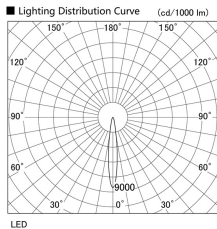

Item no. DD103-3015W8527

Series Name: Versa R-G (DD103)

**DISCONTINUED**

Installation	Recessed mount
Type	Versa R-G (DD103)
Fixture wattage	30.3W
Beam angle	14 deg
Color Temp.	2700K
CRI	Ra>85
Luminous	2769 lm
Body	Die-cast aluminum alloy
Body finish	N/A
Trim finish	White
Reflector finish	N/A
IP Rate	IP20
Light source	COB module
Input Voltage	AC220~240V
Dimming Type	Non-Dimmable
Certificate	CE, CCC
Cut Hole	150mm