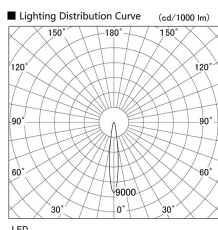

Item no. DD103-3015W8527

Series Name: Versa R-G (DD103)

DISCONTINUED

Installation	Recessed mount
Type	
Fixture wattage	30.3W
Beam angle	14 deg
Color Temp.	2700K
CRI	Ra>85
Luminous	2769 lm
Body	Die-cast aluminum alloy
Body finish	N/A
Trim finish	White
Reflector finish	N/A
IP Rate	IP20
Light source	COB module
Input Voltage	AC220~240V
Dimming Type	Non-Dimmable
Certificate	CE, CCC
Cut Hole	150mm