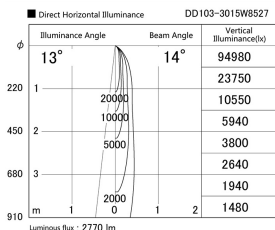

Item no. DD103-3015W8527

Series Name: Versa R-G (DD103)

DISCONTINUED

Installation	Recessed mount
Type	
Fixture wattage	30.3W
Beam angle	14 deg
Color Temp.	2700K
CRI	Ra>85
Luminous	2769 lm
Body	Die-cast aluminum alloy
Body finish	N/A
Trim finish	White
Reflector finish	N/A
IP Rate	IP20
Light source	COB module
Input Voltage	AC220~240V
Dimming Type	Non-Dimmable
Certificate	CE, CCC
Cut Hole	150mm