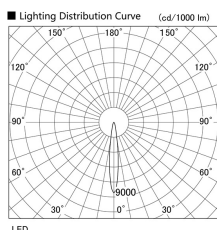

Item no. DD103-3015W8530

Series Name: Versa R-G (DD103)

DISCONTINUED

Installation	Recessed mount
Type	
Fixture wattage	30.3W
Beam angle	14 deg
Color Temp.	3000K
CRI	Ra>85
Luminous	2884 lm
Body	Die-cast aluminum alloy
Body finish	N/A
Trim finish	White
Reflector finish	N/A
IP Rate	IP20
Light source	COB module
Input Voltage	AC220~240V
Dimming Type	Non-Dimmable
Certificate	CE, CCC
Cut Hole	150mm