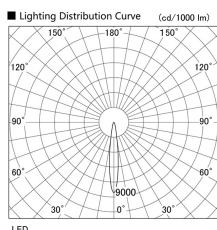

Item no. DD103-3015W8530

Series Name: Versa R-G (DD103)

DISCONTINUED

Installation	Recessed mount
Type	Versa R-G (DD103)
Fixture wattage	30.3W
Beam angle	14 deg
Color Temp.	3000K
CRI	Ra>85
Luminous	2884 lm
Body	Die-cast aluminum alloy
Body finish	N/A
Trim finish	White
Reflector finish	N/A
IP Rate	IP20
Light source	COB module
Input Voltage	AC220~240V
Dimming Type	Non-Dimmable
Certificate	CE, CCC
Cut Hole	150mm