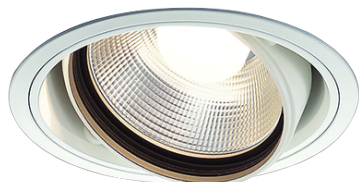

Item no. DD103-3015W8530

Series Name: Versa R-G (DD103)

DISCONTINUED

Installation	Recessed mount
Type	Versa R-G (DD103)
Fixture wattage	30.3W
Beam angle	14 deg
Color Temp.	3000K
CRI	Ra>85
Luminous	2884 lm
Body	Die-cast aluminum alloy
Body finish	N/A
Trim finish	White
Reflector finish	N/A
IP Rate	IP20
Light source	COB module
Input Voltage	AC220~240V
Dimming Type	Non-Dimmable
Certificate	CE, CCC
Cut Hole	150mm