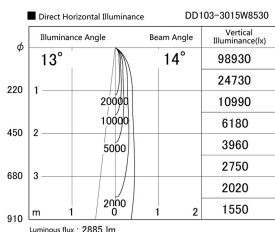

Item no. DD103-3015W8530

Series Name: Versa R-G (DD103)

DISCONTINUED

Installation	Recessed mount
Type	
Fixture wattage	30.3W
Beam angle	14 deg
Color Temp.	3000K
CRI	Ra>85
Luminous	2884 lm
Body	Die-cast aluminum alloy
Body finish	N/A
Trim finish	White
Reflector finish	N/A
IP Rate	IP20
Light source	COB module
Input Voltage	AC220~240V
Dimming Type	Non-Dimmable
Certificate	CE, CCC
Cut Hole	150mm