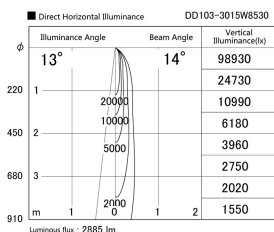

Item no. DD103-3015W8530

Series Name: Versa R-G (DD103)

DISCONTINUED

Installation	Recessed mount
Type	Versa R-G (DD103)
Fixture wattage	30.3W
Beam angle	14 deg
Color Temp.	3000K
CRI	Ra>85
Luminous	2884 lm
Body	Die-cast aluminum alloy
Body finish	N/A
Trim finish	White
Reflector finish	N/A
IP Rate	IP20
Light source	COB module
Input Voltage	AC220~240V
Dimming Type	Non-Dimmable
Certificate	CE, CCC
Cut Hole	150mm