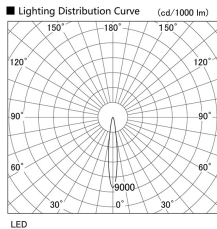

Item no. DD103-3015W8535

Series Name: Versa R-G (DD103)

**DISCONTINUED**

Installation	Recessed mount
Type	Versa R-G (DD103)
Fixture wattage	30.3W
Beam angle	14 deg
Color Temp.	3500K
CRI	Ra>85
Luminous	2942 lm
Body	Die-cast aluminum alloy
Body finish	N/A
Trim finish	White
Reflector finish	N/A
IP Rate	IP20
Light source	COB module
Input Voltage	AC220~240V
Dimming Type	Non-Dimmable
Certificate	CE, CCC
Cut Hole	150mm