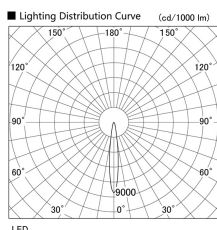

Item no. DD103-3015W8535

Series Name: Versa R-G (DD103)

DISCONTINUED

Installation	Recessed mount
Type	
Fixture wattage	30.3W
Beam angle	14 deg
Color Temp.	3500K
CRI	Ra>85
Luminous	2942 lm
Body	Die-cast aluminum alloy
Body finish	N/A
Trim finish	White
Reflector finish	N/A
IP Rate	IP20
Light source	COB module
Input Voltage	AC220~240V
Dimming Type	Non-Dimmable
Certificate	CE, CCC
Cut Hole	150mm