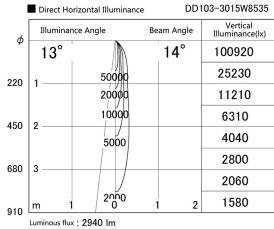

Item no. DD103-3015W8535

Series Name: Versa R-G (DD103)

**DISCONTINUED**

Installation	Recessed mount
Type	Versa R-G (DD103)
Fixture wattage	30.3W
Beam angle	14 deg
Color Temp.	3500K
CRI	Ra>85
Luminous	2942 lm
Body	Die-cast aluminum alloy
Body finish	N/A
Trim finish	White
Reflector finish	N/A
IP Rate	IP20
Light source	COB module
Input Voltage	AC220~240V
Dimming Type	Non-Dimmable
Certificate	CE, CCC
Cut Hole	150mm