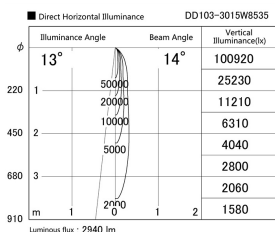

Item no. DD103-3015W8535

Series Name: Versa R-G (DD103)

DISCONTINUED

Installation	Recessed mount
Type	
Fixture wattage	30.3W
Beam angle	14 deg
Color Temp.	3500K
CRI	Ra>85
Luminous	2942 lm
Body	Die-cast aluminum alloy
Body finish	N/A
Trim finish	White
Reflector finish	N/A
IP Rate	IP20
Light source	COB module
Input Voltage	AC220~240V
Dimming Type	Non-Dimmable
Certificate	CE, CCC
Cut Hole	150mm