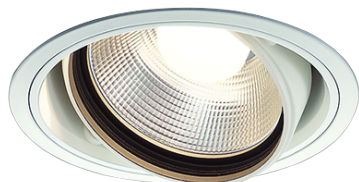

Item no. DD103-3015W8540

Series Name: Versa R-G (DD103)

**DISCONTINUED**

Installation	Recessed mount
Type	
Fixture wattage	30.3W
Beam angle	14 deg
Color Temp.	4000K
CRI	Ra>85
Luminous	2971 lm
Body	Die-cast aluminum alloy
Body finish	N/A
Trim finish	White
Reflector finish	N/A
IP Rate	IP20
Light source	COB module
Input Voltage	AC220~240V
Dimming Type	Non-Dimmable
Certificate	CE, CCC
Cut Hole	150mm