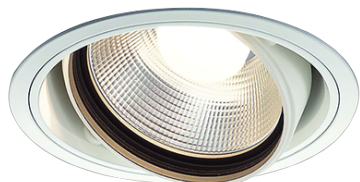

Item no. DD103-3015W8540

Series Name: Versa R-G (DD103)

DISCONTINUED

Installation	Recessed mount
Type	Versa R-G (DD103)
Fixture wattage	30.3W
Beam angle	14 deg
Color Temp.	4000K
CRI	Ra>85
Luminous	2971 lm
Body	Die-cast aluminum alloy
Body finish	N/A
Trim finish	White
Reflector finish	N/A
IP Rate	IP20
Light source	COB module
Input Voltage	AC220~240V
Dimming Type	Non-Dimmable
Certificate	CE, CCC
Cut Hole	150mm