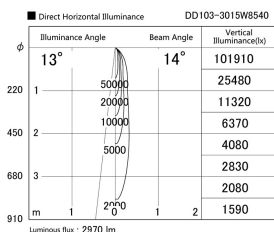

Item no. DD103-3015W8540

Series Name: Versa R-G (DD103)

DISCONTINUED

Installation	Recessed mount
Type	Versa R-G (DD103)
Fixture wattage	30.3W
Beam angle	14 deg
Color Temp.	4000K
CRI	Ra>85
Luminous	2971 lm
Body	Die-cast aluminum alloy
Body finish	N/A
Trim finish	White
Reflector finish	N/A
IP Rate	IP20
Light source	COB module
Input Voltage	AC220~240V
Dimming Type	Non-Dimmable
Certificate	CE, CCC
Cut Hole	150mm