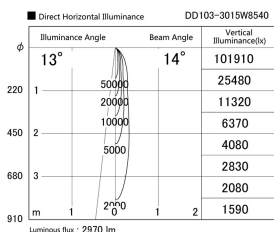

Item no. DD103-3015W8540

Series Name: Versa R-G (DD103)

**DISCONTINUED**

Installation	Recessed mount
Type	
Fixture wattage	30.3W
Beam angle	14 deg
Color Temp.	4000K
CRI	Ra>85
Luminous	2971 lm
Body	Die-cast aluminum alloy
Body finish	N/A
Trim finish	White
Reflector finish	N/A
IP Rate	IP20
Light source	COB module
Input Voltage	AC220~240V
Dimming Type	Non-Dimmable
Certificate	CE, CCC
Cut Hole	150mm