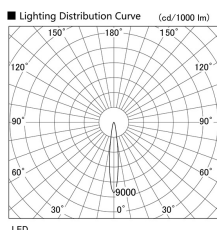

Item no. DD103-3015W8540

Series Name: Versa R-G (DD103)

DISCONTINUED

Installation	Recessed mount
Type	Versa R-G (DD103)
Fixture wattage	30.3W
Beam angle	14 deg
Color Temp.	4000K
CRI	Ra>85
Luminous	2971 lm
Body	Die-cast aluminum alloy
Body finish	N/A
Trim finish	White
Reflector finish	N/A
IP Rate	IP20
Light source	COB module
Input Voltage	AC220~240V
Dimming Type	Non-Dimmable
Certificate	CE, CCC
Cut Hole	150mm