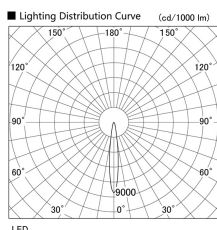

Item no. DD103-3015W8540

Series Name: Versa R-G (DD103)

**DISCONTINUED**

Installation	Recessed mount
Type	
Fixture wattage	30.3W
Beam angle	14 deg
Color Temp.	4000K
CRI	Ra>85
Luminous	2971 lm
Body	Die-cast aluminum alloy
Body finish	N/A
Trim finish	White
Reflector finish	N/A
IP Rate	IP20
Light source	COB module
Input Voltage	AC220~240V
Dimming Type	Non-Dimmable
Certificate	CE, CCC
Cut Hole	150mm