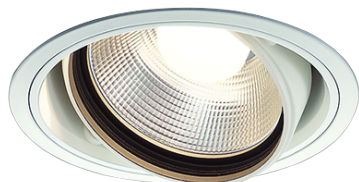

Item no. DD103-3015W9027

Series Name: Versa R-G (DD103)

DISCONTINUED

Installation	Recessed mount
Type	
Fixture wattage	30.3W
Beam angle	14 deg
Color Temp.	2700K
CRI	Ra>90
Luminous	2517 lm
Body	Die-cast aluminum alloy
Body finish	N/A
Trim finish	White
Reflector finish	N/A
IP Rate	IP20
Light source	COB module
Input Voltage	AC220~240V
Dimming Type	Non-Dimmable
Certificate	CE, CCC
Cut Hole	150mm