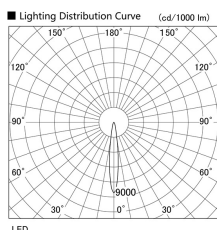

Item no. DD103-3015W9027

Series Name: Versa R-G (DD103)

DISCONTINUED

Installation	Recessed mount
Type	
Fixture wattage	30.3W
Beam angle	14 deg
Color Temp.	2700K
CRI	Ra>90
Luminous	2517 lm
Body	Die-cast aluminum alloy
Body finish	N/A
Trim finish	White
Reflector finish	N/A
IP Rate	IP20
Light source	COB module
Input Voltage	AC220~240V
Dimming Type	Non-Dimmable
Certificate	CE, CCC
Cut Hole	150mm