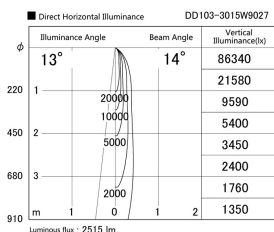

Item no. DD103-3015W9027

Series Name: Versa R-G (DD103)

DISCONTINUED

Installation	Recessed mount
Type	
Fixture wattage	30.3W
Beam angle	14 deg
Color Temp.	2700K
CRI	Ra>90
Luminous	2517 lm
Body	Die-cast aluminum alloy
Body finish	N/A
Trim finish	White
Reflector finish	N/A
IP Rate	IP20
Light source	COB module
Input Voltage	AC220~240V
Dimming Type	Non-Dimmable
Certificate	CE, CCC
Cut Hole	150mm