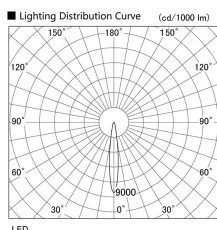

Item no. DD103-3015W9027

Series Name: Versa R-G (DD103)

**DISCONTINUED**

Installation	Recessed mount
Type	Versa R-G (DD103)
Fixture wattage	30.3W
Beam angle	14 deg
Color Temp.	2700K
CRI	Ra>90
Luminous	2517 lm
Body	Die-cast aluminum alloy
Body finish	N/A
Trim finish	White
Reflector finish	N/A
IP Rate	IP20
Light source	COB module
Input Voltage	AC220~240V
Dimming Type	Non-Dimmable
Certificate	CE, CCC
Cut Hole	150mm