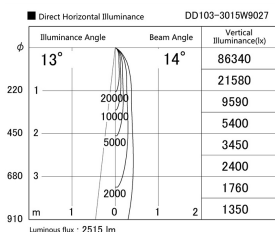

Item no. DD103-3015W9027

Series Name: Versa R-G (DD103)

**DISCONTINUED**

Installation	Recessed mount
Type	Versa R-G (DD103)
Fixture wattage	30.3W
Beam angle	14 deg
Color Temp.	2700K
CRI	Ra>90
Luminous	2517 lm
Body	Die-cast aluminum alloy
Body finish	N/A
Trim finish	White
Reflector finish	N/A
IP Rate	IP20
Light source	COB module
Input Voltage	AC220~240V
Dimming Type	Non-Dimmable
Certificate	CE, CCC
Cut Hole	150mm