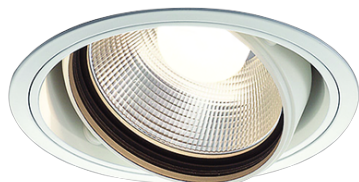

Item no. DD103-3015W9027

Series Name: Versa R-G (DD103)

**DISCONTINUED**

Installation	Recessed mount
Type	Versa R-G (DD103)
Fixture wattage	30.3W
Beam angle	14 deg
Color Temp.	2700K
CRI	Ra>90
Luminous	2517 lm
Body	Die-cast aluminum alloy
Body finish	N/A
Trim finish	White
Reflector finish	N/A
IP Rate	IP20
Light source	COB module
Input Voltage	AC220~240V
Dimming Type	Non-Dimmable
Certificate	CE, CCC
Cut Hole	150mm