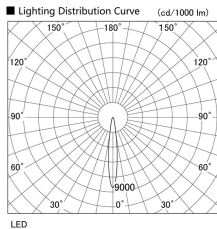

Item no. DD103-3015W9030

Series Name: Versa R-G (DD103)

**DISCONTINUED**

Installation	Recessed mount
Type	
Fixture wattage	30.3W
Beam angle	14 deg
Color Temp.	3000K
CRI	Ra>90
Luminous	2622 lm
Body	Die-cast aluminum alloy
Body finish	N/A
Trim finish	White
Reflector finish	N/A
IP Rate	IP20
Light source	COB module
Input Voltage	AC220~240V
Dimming Type	Non-Dimmable
Certificate	CE, CCC
Cut Hole	150mm