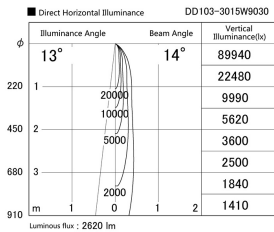

Item no. DD103-3015W9030

Series Name: Versa R-G (DD103)

**DISCONTINUED**

Installation	Recessed mount
Type	
Fixture wattage	30.3W
Beam angle	14 deg
Color Temp.	3000K
CRI	Ra>90
Luminous	2622 lm
Body	Die-cast aluminum alloy
Body finish	N/A
Trim finish	White
Reflector finish	N/A
IP Rate	IP20
Light source	COB module
Input Voltage	AC220~240V
Dimming Type	Non-Dimmable
Certificate	CE, CCC
Cut Hole	150mm