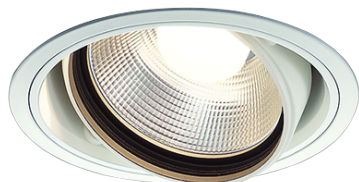

Item no. DD103-3015W9035

Series Name: Versa R-G (DD103)

DISCONTINUED

Installation	Recessed mount
Type	
Fixture wattage	30.3W
Beam angle	14 deg
Color Temp.	3500K
CRI	Ra>90
Luminous	2675 lm
Body	Die-cast aluminum alloy
Body finish	N/A
Trim finish	White
Reflector finish	N/A
IP Rate	IP20
Light source	COB module
Input Voltage	AC220~240V
Dimming Type	Non-Dimmable
Certificate	CE, CCC
Cut Hole	150mm