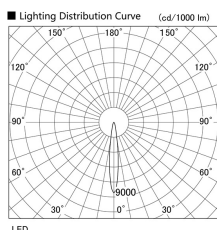

Item no. DD103-3015W9035

Series Name: Versa R-G (DD103)

DISCONTINUED

Installation	Recessed mount
Type	
Fixture wattage	30.3W
Beam angle	14 deg
Color Temp.	3500K
CRI	Ra>90
Luminous	2675 lm
Body	Die-cast aluminum alloy
Body finish	N/A
Trim finish	White
Reflector finish	N/A
IP Rate	IP20
Light source	COB module
Input Voltage	AC220~240V
Dimming Type	Non-Dimmable
Certificate	CE, CCC
Cut Hole	150mm