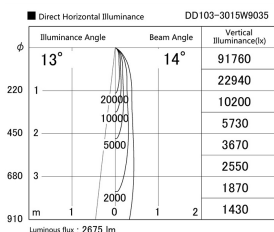

Item no. DD103-3015W9035

Series Name: Versa R-G (DD103)

DISCONTINUED

Installation	Recessed mount
Type	
Fixture wattage	30.3W
Beam angle	14 deg
Color Temp.	3500K
CRI	Ra>90
Luminous	2675 lm
Body	Die-cast aluminum alloy
Body finish	N/A
Trim finish	White
Reflector finish	N/A
IP Rate	IP20
Light source	COB module
Input Voltage	AC220~240V
Dimming Type	Non-Dimmable
Certificate	CE, CCC
Cut Hole	150mm