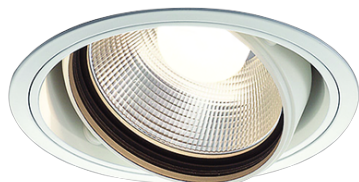

Item no. DD103-3015W9035

Series Name: Versa R-G (DD103)

DISCONTINUED

Installation	Recessed mount
Type	Versa R-G (DD103)
Fixture wattage	30.3W
Beam angle	14 deg
Color Temp.	3500K
CRI	Ra>90
Luminous	2675 lm
Body	Die-cast aluminum alloy
Body finish	N/A
Trim finish	White
Reflector finish	N/A
IP Rate	IP20
Light source	COB module
Input Voltage	AC220~240V
Dimming Type	Non-Dimmable
Certificate	CE, CCC
Cut Hole	150mm