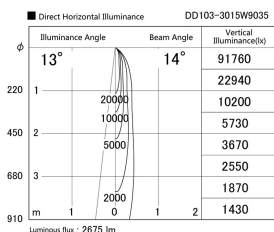

Item no. DD103-3015W9035

Series Name: Versa R-G (DD103)

DISCONTINUED

Installation	Recessed mount
Type	Versa R-G (DD103)
Fixture wattage	30.3W
Beam angle	14 deg
Color Temp.	3500K
CRI	Ra>90
Luminous	2675 lm
Body	Die-cast aluminum alloy
Body finish	N/A
Trim finish	White
Reflector finish	N/A
IP Rate	IP20
Light source	COB module
Input Voltage	AC220~240V
Dimming Type	Non-Dimmable
Certificate	CE, CCC
Cut Hole	150mm