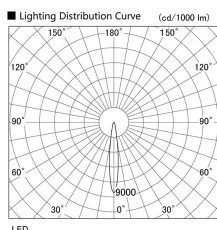

Item no. DD103-3015W9035

Series Name: Versa R-G (DD103)

DISCONTINUED

Installation	Recessed mount
Type	Versa R-G (DD103)
Fixture wattage	30.3W
Beam angle	14 deg
Color Temp.	3500K
CRI	Ra>90
Luminous	2675 lm
Body	Die-cast aluminum alloy
Body finish	N/A
Trim finish	White
Reflector finish	N/A
IP Rate	IP20
Light source	COB module
Input Voltage	AC220~240V
Dimming Type	Non-Dimmable
Certificate	CE, CCC
Cut Hole	150mm