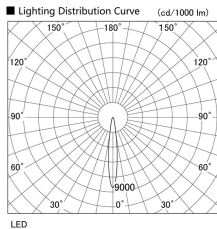

Item no. DD103-3015W9040

Series Name: Versa R-G (DD103)

DISCONTINUED

Installation	Recessed mount
Type	
Fixture wattage	30.3W
Beam angle	14 deg
Color Temp.	4000K
CRI	Ra>90
Luminous	2701 lm
Body	Die-cast aluminum alloy
Body finish	N/A
Trim finish	White
Reflector finish	N/A
IP Rate	IP20
Light source	COB module
Input Voltage	AC220~240V
Dimming Type	Non-Dimmable
Certificate	CE, CCC
Cut Hole	150mm