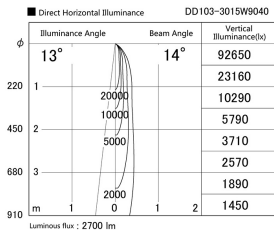

Item no. DD103-3015W9040

Series Name: Versa R-G (DD103)

DISCONTINUED

Installation	Recessed mount
Type	
Fixture wattage	30.3W
Beam angle	14 deg
Color Temp.	4000K
CRI	Ra>90
Luminous	2701 lm
Body	Die-cast aluminum alloy
Body finish	N/A
Trim finish	White
Reflector finish	N/A
IP Rate	IP20
Light source	COB module
Input Voltage	AC220~240V
Dimming Type	Non-Dimmable
Certificate	CE, CCC
Cut Hole	150mm