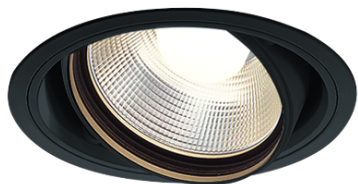

Item no. DD103-3020B8527

Series Name: Versa R-G (DD103)

DISCONTINUED

Installation	Recessed mount
Type	Versa R-G (DD103)
Fixture wattage	30.3W
Beam angle	18 deg
Color Temp.	2700K
CRI	Ra>85
Luminous	2767 lm
Body	Die-cast aluminum alloy
Body finish	N/A
Trim finish	Black
Reflector finish	N/A
IP Rate	IP20
Light source	COB module
Input Voltage	AC220~240V
Dimming Type	Non-Dimmable
Certificate	CE, CCC
Cut Hole	150mm