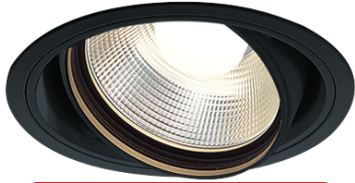

Item no. DD103-3020B8530

Series Name: Versa R-G (DD103)

DISCONTINUED

Installation	Recessed mount
Type	Versa R-G (DD103)
Fixture wattage	30.3W
Beam angle	18 deg
Color Temp.	3000K
CRI	Ra>85
Luminous	2882 lm
Body	Die-cast aluminum alloy
Body finish	N/A
Trim finish	Black
Reflector finish	N/A
IP Rate	IP20
Light source	COB module
Input Voltage	AC220~240V
Dimming Type	Non-Dimmable
Certificate	CE, CCC
Cut Hole	150mm