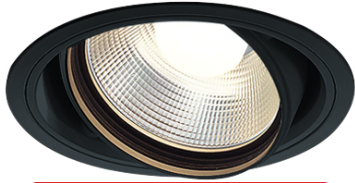

Item no. DD103-3020B8535

Series Name: Versa R-G (DD103)

DISCONTINUED

Installation	Recessed mount
Type	Versa R-G (DD103)
Fixture wattage	30.3W
Beam angle	18 deg
Color Temp.	3500K
CRI	Ra>85
Luminous	2940 lm
Body	Die-cast aluminum alloy
Body finish	N/A
Trim finish	Black
Reflector finish	N/A
IP Rate	IP20
Light source	COB module
Input Voltage	AC220~240V
Dimming Type	Non-Dimmable
Certificate	CE, CCC
Cut Hole	150mm