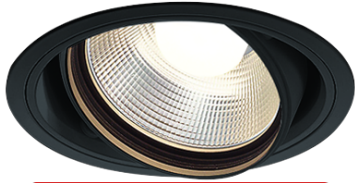

Item no. DD103-3020B9027

Series Name: Versa R-G (DD103)

DISCONTINUED

Installation	Recessed mount
Type	Versa R-G (DD103)
Fixture wattage	30.3W
Beam angle	18 deg
Color Temp.	2700K
CRI	Ra>90
Luminous	2516 lm
Body	Die-cast aluminum alloy
Body finish	N/A
Trim finish	Black
Reflector finish	N/A
IP Rate	IP20
Light source	COB module
Input Voltage	AC220~240V
Dimming Type	Non-Dimmable
Certificate	CE, CCC
Cut Hole	150mm