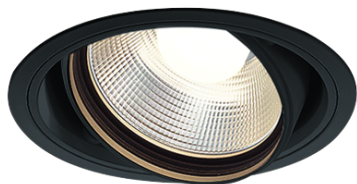

Item no. DD103-3020B9030

Series Name: Versa R-G (DD103)

DISCONTINUED

Installation	Recessed mount
Type	Versa R-G (DD103)
Fixture wattage	30.3W
Beam angle	18 deg
Color Temp.	3000K
CRI	Ra>90
Luminous	2620 lm
Body	Die-cast aluminum alloy
Body finish	N/A
Trim finish	Black
Reflector finish	N/A
IP Rate	IP20
Light source	COB module
Input Voltage	AC220~240V
Dimming Type	Non-Dimmable
Certificate	CE, CCC
Cut Hole	150mm