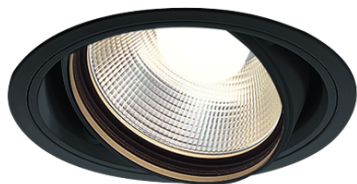

Item no. DD103-3020B9035

Series Name: Versa R-G (DD103)

DISCONTINUED

Installation	Recessed mount
Type	
Fixture wattage	30.3W
Beam angle	18 deg
Color Temp.	3500K
CRI	Ra>90
Luminous	2673 lm
Body	Die-cast aluminum alloy
Body finish	N/A
Trim finish	Black
Reflector finish	N/A
IP Rate	IP20
Light source	COB module
Input Voltage	AC220~240V
Dimming Type	Non-Dimmable
Certificate	CE, CCC
Cut Hole	150mm