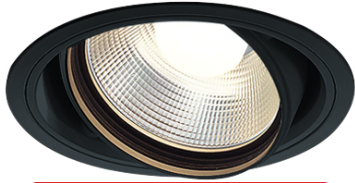

Item no. DD103-3020B9040

Series Name: Versa R-G (DD103)

DISCONTINUED

Installation	Recessed mount
Type	Versa R-G (DD103)
Fixture wattage	30.3W
Beam angle	18 deg
Color Temp.	4000K
CRI	Ra>90
Luminous	2699 lm
Body	Die-cast aluminum alloy
Body finish	N/A
Trim finish	Black
Reflector finish	N/A
IP Rate	IP20
Light source	COB module
Input Voltage	AC220~240V
Dimming Type	Non-Dimmable
Certificate	CE, CCC
Cut Hole	150mm