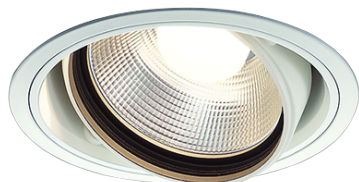

Item no. DD103-3020W8527

Series Name: Versa R-G (DD103)

DISCONTINUED

Installation	Recessed mount
Type	
Fixture wattage	30.3W
Beam angle	18 deg
Color Temp.	2700K
CRI	Ra>85
Luminous	2767 lm
Body	Die-cast aluminum alloy
Body finish	N/A
Trim finish	White
Reflector finish	N/A
IP Rate	IP20
Light source	COB module
Input Voltage	AC220~240V
Dimming Type	Non-Dimmable
Certificate	CE, CCC
Cut Hole	150mm