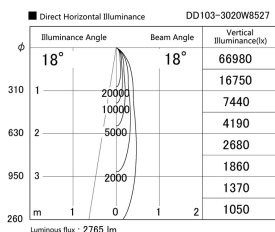

Item no. DD103-3020W8527

Series Name: Versa R-G (DD103)

DISCONTINUED

Installation	Recessed mount
Type	
Fixture wattage	30.3W
Beam angle	18 deg
Color Temp.	2700K
CRI	Ra>85
Luminous	2767 lm
Body	Die-cast aluminum alloy
Body finish	N/A
Trim finish	White
Reflector finish	N/A
IP Rate	IP20
Light source	COB module
Input Voltage	AC220~240V
Dimming Type	Non-Dimmable
Certificate	CE, CCC
Cut Hole	150mm