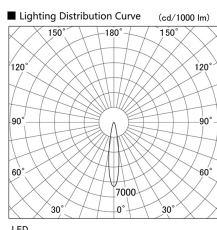

Item no. DD103-3020W8527

Series Name: Versa R-G (DD103)

DISCONTINUED

Installation	Recessed mount
Type	
Fixture wattage	30.3W
Beam angle	18 deg
Color Temp.	2700K
CRI	Ra>85
Luminous	2767 lm
Body	Die-cast aluminum alloy
Body finish	N/A
Trim finish	White
Reflector finish	N/A
IP Rate	IP20
Light source	COB module
Input Voltage	AC220~240V
Dimming Type	Non-Dimmable
Certificate	CE, CCC
Cut Hole	150mm