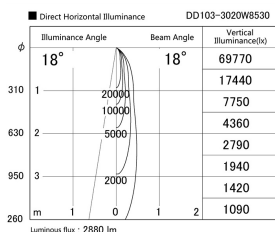

Item no. DD103-3020W8530

Series Name: Versa R-G (DD103)

**DISCONTINUED**

Installation	Recessed mount
Type	
Fixture wattage	30.3W
Beam angle	18 deg
Color Temp.	3000K
CRI	Ra>85
Luminous	2882 lm
Body	Die-cast aluminum alloy
Body finish	N/A
Trim finish	White
Reflector finish	N/A
IP Rate	IP20
Light source	COB module
Input Voltage	AC220~240V
Dimming Type	Non-Dimmable
Certificate	CE, CCC
Cut Hole	150mm