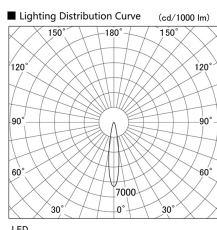

Item no. DD103-3020W8530

Series Name: Versa R-G (DD103)

**DISCONTINUED**

Installation	Recessed mount
Type	
Fixture wattage	30.3W
Beam angle	18 deg
Color Temp.	3000K
CRI	Ra>85
Luminous	2882 lm
Body	Die-cast aluminum alloy
Body finish	N/A
Trim finish	White
Reflector finish	N/A
IP Rate	IP20
Light source	COB module
Input Voltage	AC220~240V
Dimming Type	Non-Dimmable
Certificate	CE, CCC
Cut Hole	150mm