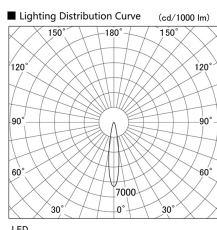

Item no. DD103-3020W8535

Series Name: Versa R-G (DD103)

DISCONTINUED

Installation	Recessed mount
Type	
Fixture wattage	30.3W
Beam angle	18 deg
Color Temp.	3500K
CRI	Ra>85
Luminous	2940 lm
Body	Die-cast aluminum alloy
Body finish	N/A
Trim finish	White
Reflector finish	N/A
IP Rate	IP20
Light source	COB module
Input Voltage	AC220~240V
Dimming Type	Non-Dimmable
Certificate	CE, CCC
Cut Hole	150mm