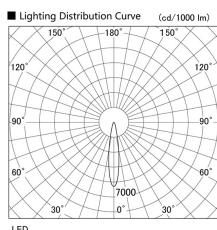

Item no. DD103-3020W8535

Series Name: Versa R-G (DD103)

**DISCONTINUED**

Installation	Recessed mount
Type	Versa R-G (DD103)
Fixture wattage	30.3W
Beam angle	18 deg
Color Temp.	3500K
CRI	Ra>85
Luminous	2940 lm
Body	Die-cast aluminum alloy
Body finish	N/A
Trim finish	White
Reflector finish	N/A
IP Rate	IP20
Light source	COB module
Input Voltage	AC220~240V
Dimming Type	Non-Dimmable
Certificate	CE, CCC
Cut Hole	150mm