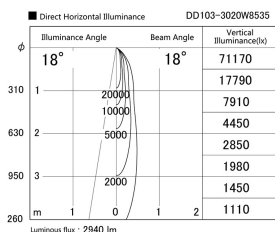

Item no. DD103-3020W8535

Series Name: Versa R-G (DD103)

**DISCONTINUED**

Installation	Recessed mount
Type	Versa R-G (DD103)
Fixture wattage	30.3W
Beam angle	18 deg
Color Temp.	3500K
CRI	Ra>85
Luminous	2940 lm
Body	Die-cast aluminum alloy
Body finish	N/A
Trim finish	White
Reflector finish	N/A
IP Rate	IP20
Light source	COB module
Input Voltage	AC220~240V
Dimming Type	Non-Dimmable
Certificate	CE, CCC
Cut Hole	150mm