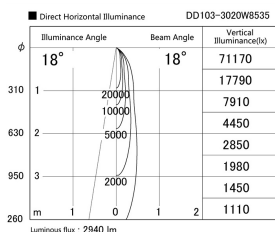

Item no. DD103-3020W8535

Series Name: Versa R-G (DD103)

DISCONTINUED

Installation	Recessed mount
Type	
Fixture wattage	30.3W
Beam angle	18 deg
Color Temp.	3500K
CRI	Ra>85
Luminous	2940 lm
Body	Die-cast aluminum alloy
Body finish	N/A
Trim finish	White
Reflector finish	N/A
IP Rate	IP20
Light source	COB module
Input Voltage	AC220~240V
Dimming Type	Non-Dimmable
Certificate	CE, CCC
Cut Hole	150mm