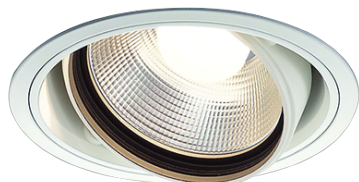

Item no. DD103-3020W8535

Series Name: Versa R-G (DD103)

**DISCONTINUED**

Installation	Recessed mount
Type	Versa R-G (DD103)
Fixture wattage	30.3W
Beam angle	18 deg
Color Temp.	3500K
CRI	Ra>85
Luminous	2940 lm
Body	Die-cast aluminum alloy
Body finish	N/A
Trim finish	White
Reflector finish	N/A
IP Rate	IP20
Light source	COB module
Input Voltage	AC220~240V
Dimming Type	Non-Dimmable
Certificate	CE, CCC
Cut Hole	150mm