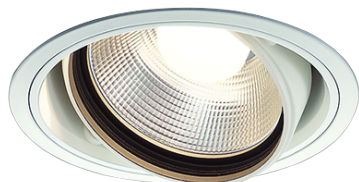

Item no. DD103-3020W9027

Series Name: Versa R-G (DD103)

DISCONTINUED

Installation	Recessed mount
Type	
Fixture wattage	30.3W
Beam angle	18 deg
Color Temp.	2700K
CRI	Ra>90
Luminous	2516 lm
Body	Die-cast aluminum alloy
Body finish	N/A
Trim finish	White
Reflector finish	N/A
IP Rate	IP20
Light source	COB module
Input Voltage	AC220~240V
Dimming Type	Non-Dimmable
Certificate	CE, CCC
Cut Hole	150mm