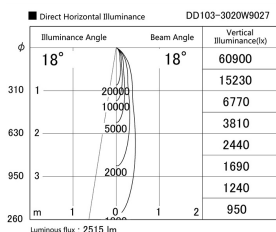

Item no. DD103-3020W9027

Series Name: Versa R-G (DD103)

DISCONTINUED

Installation	Recessed mount
Type	
Fixture wattage	30.3W
Beam angle	18 deg
Color Temp.	2700K
CRI	Ra>90
Luminous	2516 lm
Body	Die-cast aluminum alloy
Body finish	N/A
Trim finish	White
Reflector finish	N/A
IP Rate	IP20
Light source	COB module
Input Voltage	AC220~240V
Dimming Type	Non-Dimmable
Certificate	CE, CCC
Cut Hole	150mm