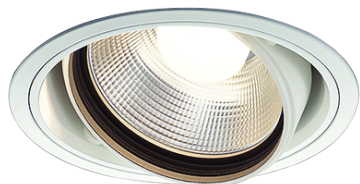

Item no. DD103-3020W9027

Series Name: Versa R-G (DD103)

**DISCONTINUED**

Installation	Recessed mount
Type	Versa R-G (DD103)
Fixture wattage	30.3W
Beam angle	18 deg
Color Temp.	2700K
CRI	Ra>90
Luminous	2516 lm
Body	Die-cast aluminum alloy
Body finish	N/A
Trim finish	White
Reflector finish	N/A
IP Rate	IP20
Light source	COB module
Input Voltage	AC220~240V
Dimming Type	Non-Dimmable
Certificate	CE, CCC
Cut Hole	150mm