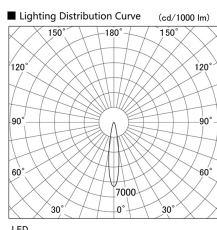

Item no. DD103-3020W9027

Series Name: Versa R-G (DD103)

DISCONTINUED

Installation	Recessed mount
Type	
Fixture wattage	30.3W
Beam angle	18 deg
Color Temp.	2700K
CRI	Ra>90
Luminous	2516 lm
Body	Die-cast aluminum alloy
Body finish	N/A
Trim finish	White
Reflector finish	N/A
IP Rate	IP20
Light source	COB module
Input Voltage	AC220~240V
Dimming Type	Non-Dimmable
Certificate	CE, CCC
Cut Hole	150mm