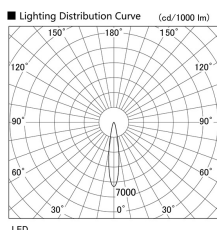

Item no. DD103-3020W9027

Series Name: Versa R-G (DD103)

**DISCONTINUED**

Installation	Recessed mount
Type	Versa R-G (DD103)
Fixture wattage	30.3W
Beam angle	18 deg
Color Temp.	2700K
CRI	Ra>90
Luminous	2516 lm
Body	Die-cast aluminum alloy
Body finish	N/A
Trim finish	White
Reflector finish	N/A
IP Rate	IP20
Light source	COB module
Input Voltage	AC220~240V
Dimming Type	Non-Dimmable
Certificate	CE, CCC
Cut Hole	150mm