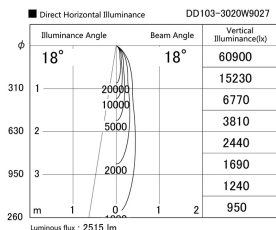

Item no. DD103-3020W9027

Series Name: Versa R-G (DD103)

**DISCONTINUED**

Installation	Recessed mount
Type	Versa R-G (DD103)
Fixture wattage	30.3W
Beam angle	18 deg
Color Temp.	2700K
CRI	Ra>90
Luminous	2516 lm
Body	Die-cast aluminum alloy
Body finish	N/A
Trim finish	White
Reflector finish	N/A
IP Rate	IP20
Light source	COB module
Input Voltage	AC220~240V
Dimming Type	Non-Dimmable
Certificate	CE, CCC
Cut Hole	150mm