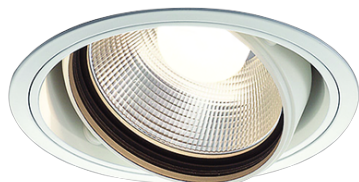

Item no. DD103-3020W9030

Series Name: Versa R-G (DD103)

DISCONTINUED

Installation	Recessed mount
Type	Versa R-G (DD103)
Fixture wattage	30.3W
Beam angle	18 deg
Color Temp.	3000K
CRI	Ra>90
Luminous	2620 lm
Body	Die-cast aluminum alloy
Body finish	N/A
Trim finish	White
Reflector finish	N/A
IP Rate	IP20
Light source	COB module
Input Voltage	AC220~240V
Dimming Type	Non-Dimmable
Certificate	CE, CCC
Cut Hole	150mm