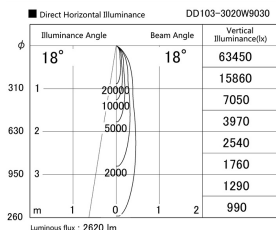

Item no. DD103-3020W9030

Series Name: Versa R-G (DD103)

DISCONTINUED

Installation	Recessed mount
Type	Versa R-G (DD103)
Fixture wattage	30.3W
Beam angle	18 deg
Color Temp.	3000K
CRI	Ra>90
Luminous	2620 lm
Body	Die-cast aluminum alloy
Body finish	N/A
Trim finish	White
Reflector finish	N/A
IP Rate	IP20
Light source	COB module
Input Voltage	AC220~240V
Dimming Type	Non-Dimmable
Certificate	CE, CCC
Cut Hole	150mm