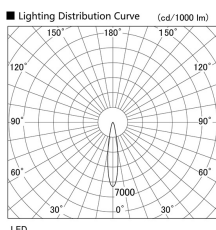

Item no. DD103-3020W9030

Series Name: Versa R-G (DD103)

DISCONTINUED

Installation	Recessed mount
Type	Versa R-G (DD103)
Fixture wattage	30.3W
Beam angle	18 deg
Color Temp.	3000K
CRI	Ra>90
Luminous	2620 lm
Body	Die-cast aluminum alloy
Body finish	N/A
Trim finish	White
Reflector finish	N/A
IP Rate	IP20
Light source	COB module
Input Voltage	AC220~240V
Dimming Type	Non-Dimmable
Certificate	CE, CCC
Cut Hole	150mm