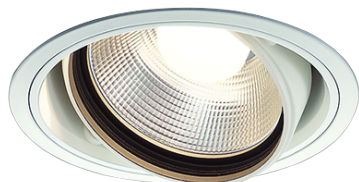

Item no. DD103-3020W9035

Series Name: Versa R-G (DD103)

**DISCONTINUED**

Installation	Recessed mount
Type	
Fixture wattage	30.3W
Beam angle	18 deg
Color Temp.	3500K
CRI	Ra>90
Luminous	2673 lm
Body	Die-cast aluminum alloy
Body finish	N/A
Trim finish	White
Reflector finish	N/A
IP Rate	IP20
Light source	COB module
Input Voltage	AC220~240V
Dimming Type	Non-Dimmable
Certificate	CE, CCC
Cut Hole	150mm