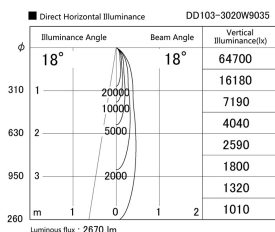

Item no. DD103-3020W9035

Series Name: Versa R-G (DD103)

**DISCONTINUED**

Installation	Recessed mount
Type	
Fixture wattage	30.3W
Beam angle	18 deg
Color Temp.	3500K
CRI	Ra>90
Luminous	2673 lm
Body	Die-cast aluminum alloy
Body finish	N/A
Trim finish	White
Reflector finish	N/A
IP Rate	IP20
Light source	COB module
Input Voltage	AC220~240V
Dimming Type	Non-Dimmable
Certificate	CE, CCC
Cut Hole	150mm