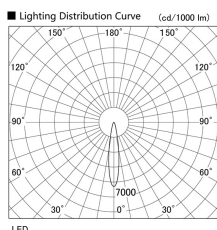

Item no. DD103-3020W9035

Series Name: Versa R-G (DD103)

**DISCONTINUED**

Installation	Recessed mount
Type	
Fixture wattage	30.3W
Beam angle	18 deg
Color Temp.	3500K
CRI	Ra>90
Luminous	2673 lm
Body	Die-cast aluminum alloy
Body finish	N/A
Trim finish	White
Reflector finish	N/A
IP Rate	IP20
Light source	COB module
Input Voltage	AC220~240V
Dimming Type	Non-Dimmable
Certificate	CE, CCC
Cut Hole	150mm