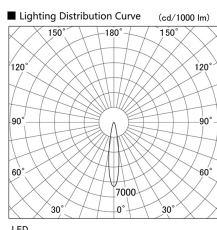

Item no. DD103-3020W9040

Series Name: Versa R-G (DD103)

**DISCONTINUED**

Installation	Recessed mount
Type	
Fixture wattage	30.3W
Beam angle	18 deg
Color Temp.	4000K
CRI	Ra>90
Luminous	2699 lm
Body	Die-cast aluminum alloy
Body finish	N/A
Trim finish	White
Reflector finish	N/A
IP Rate	IP20
Light source	COB module
Input Voltage	AC220~240V
Dimming Type	Non-Dimmable
Certificate	CE, CCC
Cut Hole	150mm