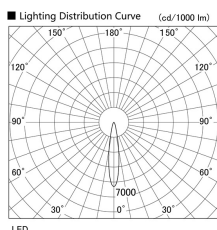

Item no. DD103-3020W9040

Series Name: Versa R-G (DD103)

**DISCONTINUED**

Installation	Recessed mount
Type	Versa R-G (DD103)
Fixture wattage	30.3W
Beam angle	18 deg
Color Temp.	4000K
CRI	Ra>90
Luminous	2699 lm
Body	Die-cast aluminum alloy
Body finish	N/A
Trim finish	White
Reflector finish	N/A
IP Rate	IP20
Light source	COB module
Input Voltage	AC220~240V
Dimming Type	Non-Dimmable
Certificate	CE, CCC
Cut Hole	150mm