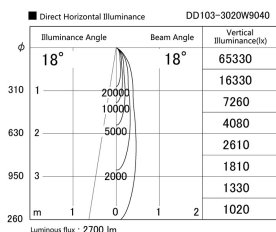

Item no. DD103-3020W9040

Series Name: Versa R-G (DD103)

**DISCONTINUED**

Installation	Recessed mount
Type	Versa R-G (DD103)
Fixture wattage	30.3W
Beam angle	18 deg
Color Temp.	4000K
CRI	Ra>90
Luminous	2699 lm
Body	Die-cast aluminum alloy
Body finish	N/A
Trim finish	White
Reflector finish	N/A
IP Rate	IP20
Light source	COB module
Input Voltage	AC220~240V
Dimming Type	Non-Dimmable
Certificate	CE, CCC
Cut Hole	150mm