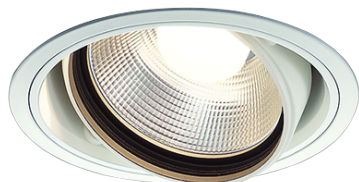

Item no. DD103-3020W9040

Series Name: Versa R-G (DD103)

**DISCONTINUED**

Installation	Recessed mount
Type	
Fixture wattage	30.3W
Beam angle	18 deg
Color Temp.	4000K
CRI	Ra>90
Luminous	2699 lm
Body	Die-cast aluminum alloy
Body finish	N/A
Trim finish	White
Reflector finish	N/A
IP Rate	IP20
Light source	COB module
Input Voltage	AC220~240V
Dimming Type	Non-Dimmable
Certificate	CE, CCC
Cut Hole	150mm