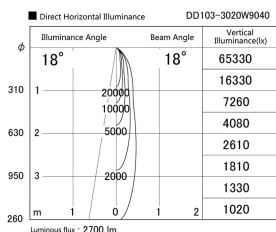

Item no. DD103-3020W9040

Series Name: Versa R-G (DD103)

**DISCONTINUED**

Installation	Recessed mount
Type	
Fixture wattage	30.3W
Beam angle	18 deg
Color Temp.	4000K
CRI	Ra>90
Luminous	2699 lm
Body	Die-cast aluminum alloy
Body finish	N/A
Trim finish	White
Reflector finish	N/A
IP Rate	IP20
Light source	COB module
Input Voltage	AC220~240V
Dimming Type	Non-Dimmable
Certificate	CE, CCC
Cut Hole	150mm